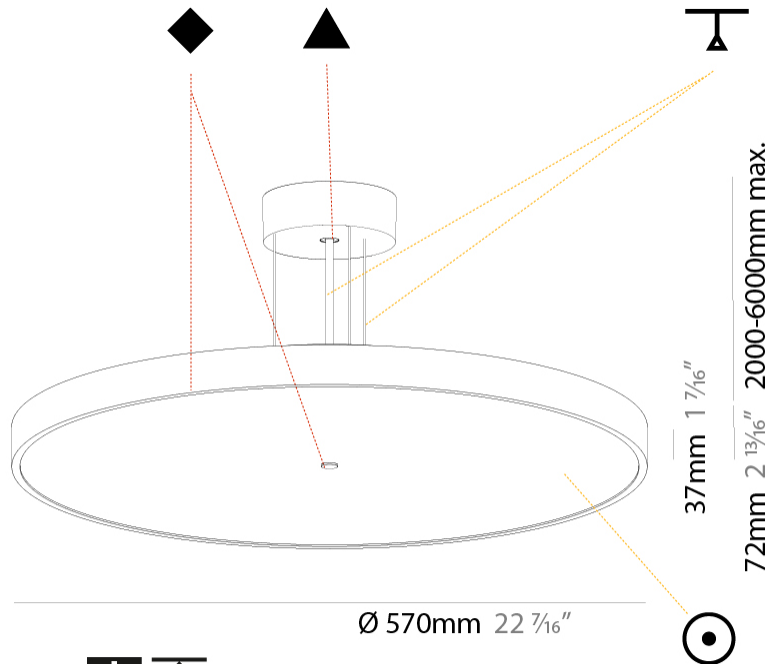

GENERAL

Series: Sign Diva
Subseries: Sign Diva
Brand: Prolicht
Division: Architectural
Mounting Type: Suspension
Mounting Location: Ceiling
Subcategory: Pendant

PHYSICAL

Shape: Round
Diameter (mm): 570
Diameter (in): 22 7/16
Height (mm): 72
Height (in): 2 13/16
Max. Overall Height (mm): 6072
Max. Overall Height (in): 239 1/16
Light Distribution: Direct
Weight (kg): 7.802
Weight (lbs): 17.2
Diffuser: PMMA - Opal / Micro-Prism / Sparkling Secret / Vintage Industrial with Shine Ring
Fixture Finish: SSR / BKV / CWI / CRY / HAB / UFT / ITA / RUA / FTG / MYG / LOD / PUS / FRO / FUP / KIA / POP / BLS / SPG / MEY / GOH / GUM / CHC / COM / ABZ / JAG / OBR / MOS / ROR
Fixture Material: Extruded Aluminum / Steel
Cable Details: 2000mm or 6000mm Transparent Cable

ELECTRICAL

Lamp Type: LED (Zhaga Standard)
Input Wattage (W): 58.3
Total Output Wattage (W): 53
Dimming: Tri-Mode (Non-Dimming and Phase Dimming (120Vac only) and 0-10V Dimming)
Driver Included: Yes
Driver Location: Integrated
Driver Type: Constant Current - Universal
Driver Class: Class 2
Input Voltage (V): 120 - 277
Constant Current (MA): 350

LED

Color Temperature (°K): 2700 / 3000 / 3500 / 4000
Max. Delivered Lumen (lm): 5060 / 6120 / 6233 / 6360
CRI: >90 CRI
Lamp Life (hrs): 50000

OPTICAL

RATINGS AND CERTIFICATIONS

Certified By: Certified for North American Standards
IP rating: IP20

A