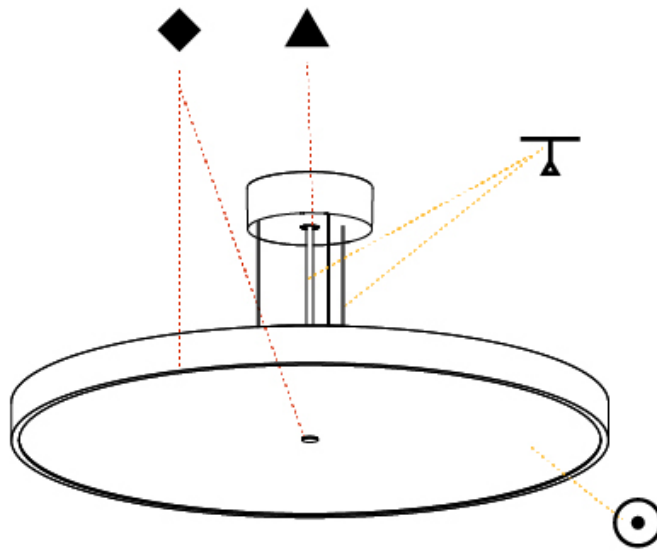

A300005-

PROJECT	_____
TYPE	_____
SPECIFIER	_____
QUANTITY	_____
DATE	_____

A