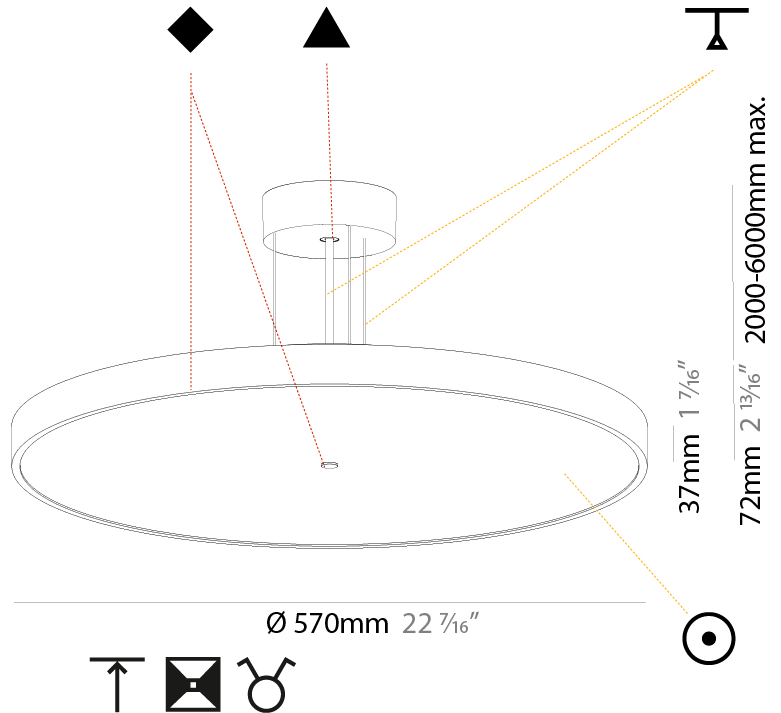

GENERAL

Series: Sign Diva
Subseries: Sign Diva
Brand: Prolicht
Division: Architectural
Mounting Type: Suspension
Mounting Location: Ceiling
Subcategory: Pendant

PHYSICAL

Shape: Round
Diameter (mm): 570
Diameter (in): 22 7/16
Height (mm): 72
Height (in): 2 13/16
Max. Overall Height (mm): 6072
Max. Overall Height (in): 239 7/16
Light Distribution: Direct / Indirect
Weight (kg): 8.548
Weight (lbs): 18.85
Diffuser: [PMMA - Opal / Micro-Prism / Sparkling Secret / Vintage Industrial with Shine Ring](#)
Fixture Finish: [SSR / BKV / CWI / CRY / HAB / UFT / ITA / RUA / FTG / MYG / LOD / PUS / FRO / FUP / KIA / POP / BLS / SPG / MEY / GOH / GUM / CHC / COM / ABZ / JAG / OBR / MOS / ROR](#)
Fixture Material: [Extruded Aluminum / Steel](#)
Cable Details: [2000mm or 6000mm Transparent Cable](#)

ELECTRICAL

Lamp Type: LED (Zhaga Standard)
Input Wattage (W): 80.3
Total Output Wattage (W): 53 / 18
Dimming: [Tri-Mode (Non-Dimming and Phase Dimming (120Vac only) and 0-10V Dimming)](#)
Driver Included: Yes
Driver Location: Integrated
Driver Type: Constant Current - Universal
Driver Class: Class 2
Input Voltage (V): 120 - 277
Constant Current (MA): 350

LED

[Color Temperature (°K): 2700 / 3000 / 3500 / 4000](#)
Max. Delivered Lumen (lm): 6110 / 7650 / 7801 / 7960
CRI: >90 CRI
Lamp Life (hrs): 50000

OPTICAL

RATINGS AND CERTIFICATIONS

Certified By: Certified for North American Standards
IP rating: IP20